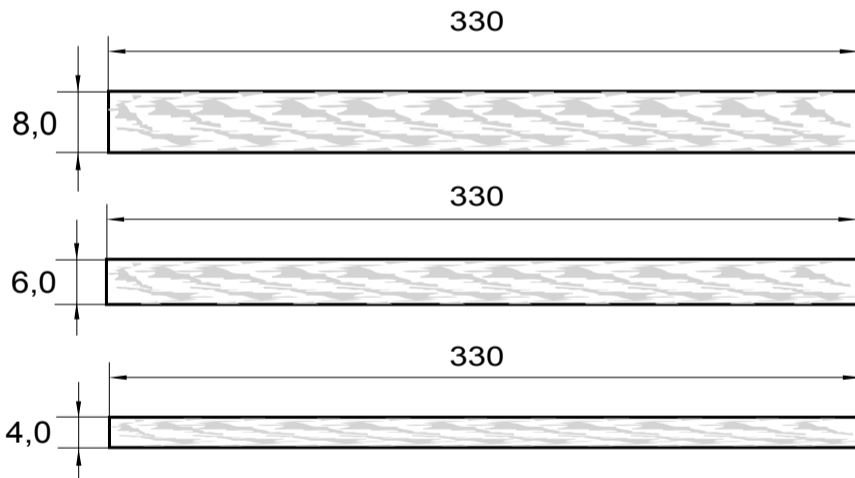

Extruded

COLORS

A107.2541
A107.2542
A107.2543
A107.2544
A107.2545
A107.2546
A107.2501
A107.2503

LA/ES

	STANDARD SIZES mm.	TOLERANCE mm.
Thickness	4,0 - 6,0 - 8,0	4,0/4,2 - 6,0/6,2 - 8.0/8,2
General size	330 x 1400	325/335 x 1395/1405