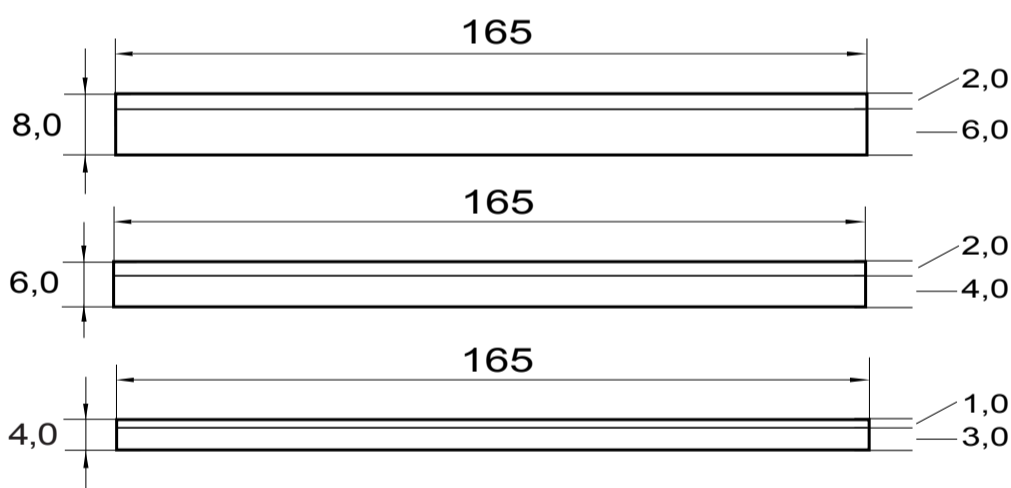

## COLORS

A370.1261  
A370.1262  
A370.1263  
A370.1264  
A370.1265  
A370.1266

	STANDARD SIZES mm.	TOLERANCE mm.
Thickness	4,0 - 6,0 - 8,0	4,0/4,2 - 6,0/6,2 - 8,0/8,2
General size	165 x 1400	160/170 x 1395/1405
Top layer	Front 2,0      Temple 1,0	---
Base	Front 4,0 - 6,0      Temple 3,0	---