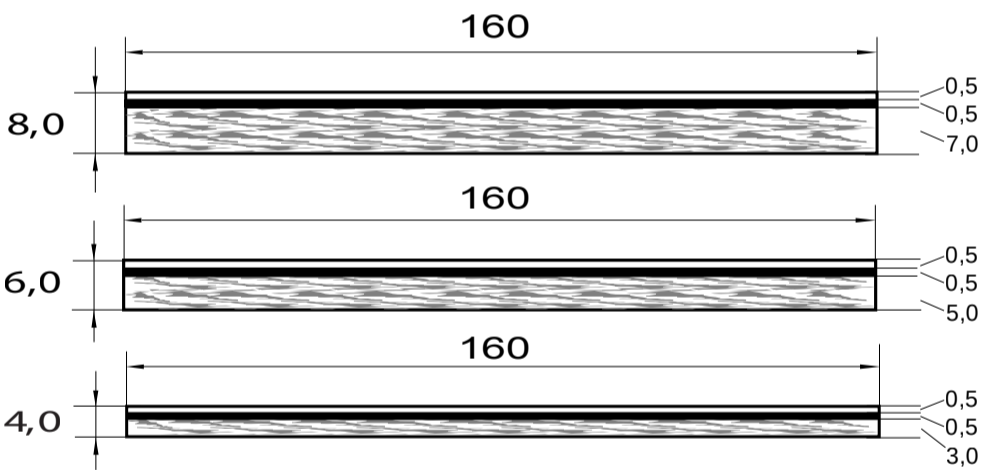

P676 PINSTRIPE

From the union of tradition and technology, this collection combines the evergreen Havana pattern with the modernity of stripes, in a wide range of natural colours.

Dal connubio tra tradizione e tecnologia, nasce una collezione che unisce l'intramontabile effetto avana alla modernità delle righe in una vasta gamma di colori naturali.

Laminated

LA/ES
P676.2641
P676.2642
P676.2643
P676.2644
P676.2645
P676.2646

*Similar to ELEUNG
Collection
EL LAD PINSTRIPE*

ELEUNG
EL LAD 2641
EL LAD 2642
EL LAD 2643
EL LAD 2644
EL LAD 2645
EL LAD 2646

	STANDARD SIZES mm.	TOLERANCE mm.
Thickness	4,0 - 6,0 - 8,0	3,8/4,4 - 5,8/6,4 - 7,8/8,4
General size	160 x 680	155/165 x 675/685
Top layer	0,5	---
Middle layer	0,5	---
Base	Front 7,0 - 5,0 Temple 3,0	---