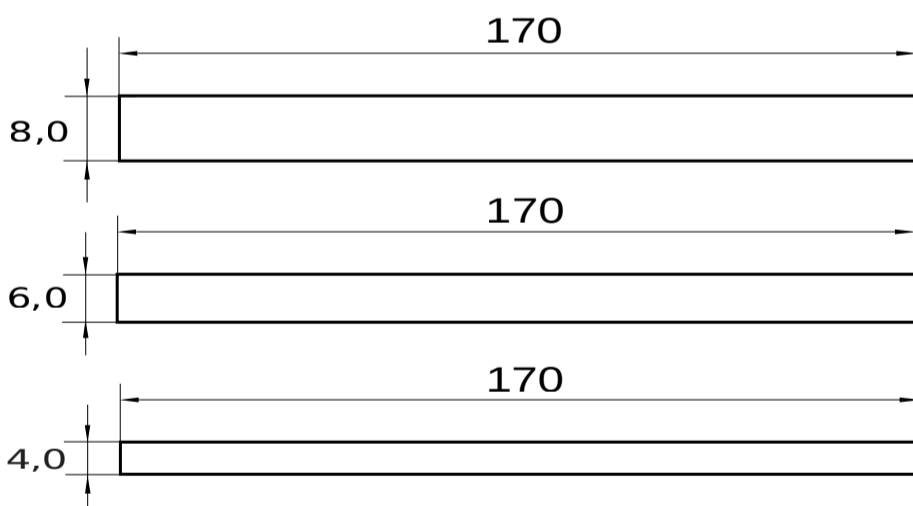

## COLORS

A109.0578  
A109.0677  
A109.0820  
A109.0822  
A329.1055  
A329.1057  
A329.1058  
A329.1059

|              | <b>STANDARD SIZES mm.</b> | <b>TOLERANCE mm.</b>        |
|--------------|---------------------------|-----------------------------|
| Thickness    | 4,0 - 6,0 - 8,0           | 4,0/4,2 - 6,0/6,2 - 8,0/8,2 |
| General size | 170 x 1400                | 165/175 x 1395/1405         |