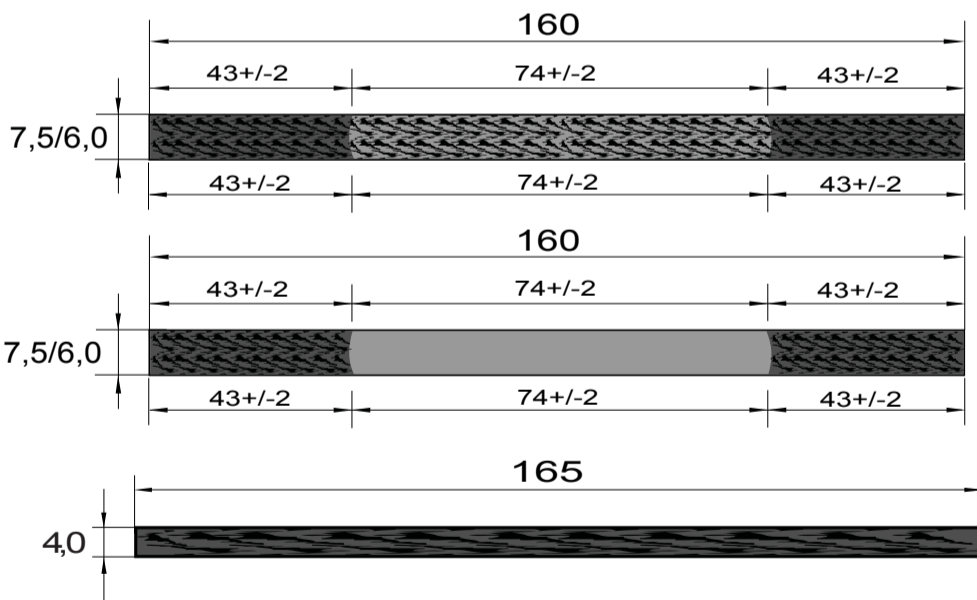

P900 Infinity Havanas

Different structures and colours either with classic or unusual and new outlook: the new havanas come with modular concept combined with transparent and milky monocolours, or with different and opposite havana patterns.

Dryblock

COLORS	
Front	Temple
P900.1011	P626.6154
P900.1012	P626.6156
P900.1013	P612.8027
P900.1014	P629.1069
P900.1015	P601.1015
P900.1016	P601.1016
P900.1006	P629.1072
P900.1002	P629.1053

	STANDARD SIZES mm.	TOLERANCE mm.
Thickness	4,0 - 6,0 - 7,5	4,0/4,2 - 6,0/6,2 - 7,5/7,7
General size	Front 160 x 670	155/165 x 665/675
	Temple 165 x 690	160/170 x 682/698

2016 LA/ES Italian production only

Criticità: le linee di giunzione viste sia in sezione che in pianta per effetto della fusione tra le parti non appaiono ben definite. Comments: due to the melting effect, the junction line between the external and the internal parts, both seen from above and inside the section, can appear not well defined.